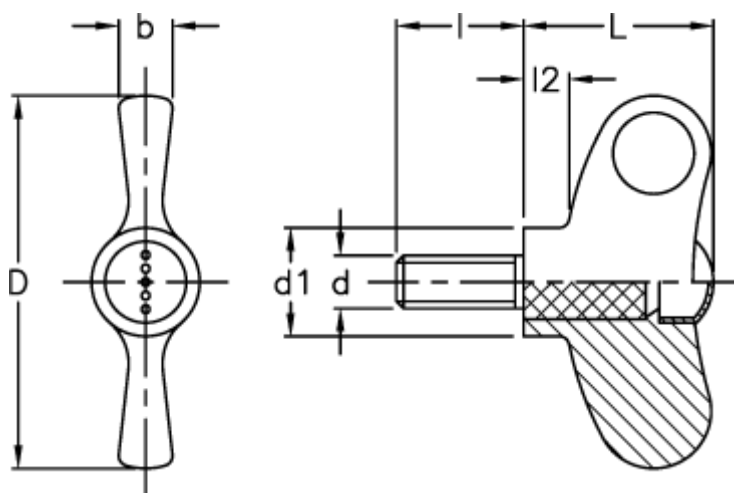

Article number: 23052246362

Description: E+G Wing screw  
EWN.55 SST-p-M8x30-C2, orange cap

## Measures

b	= 8
D	= 55
d1	= 16
d 6g	= M8
l	= 30
L	= 28
l2	= 6.5